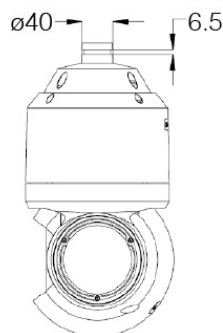

#### Large Scale

- 20x optical zoom
- IR distance up to 180m

### Dimensions

Units: mm