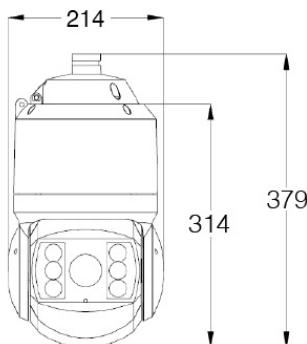

#### Large Scale

- 20x optical zoom
- IR distance up to 180m

### Dimensions

Units: mm